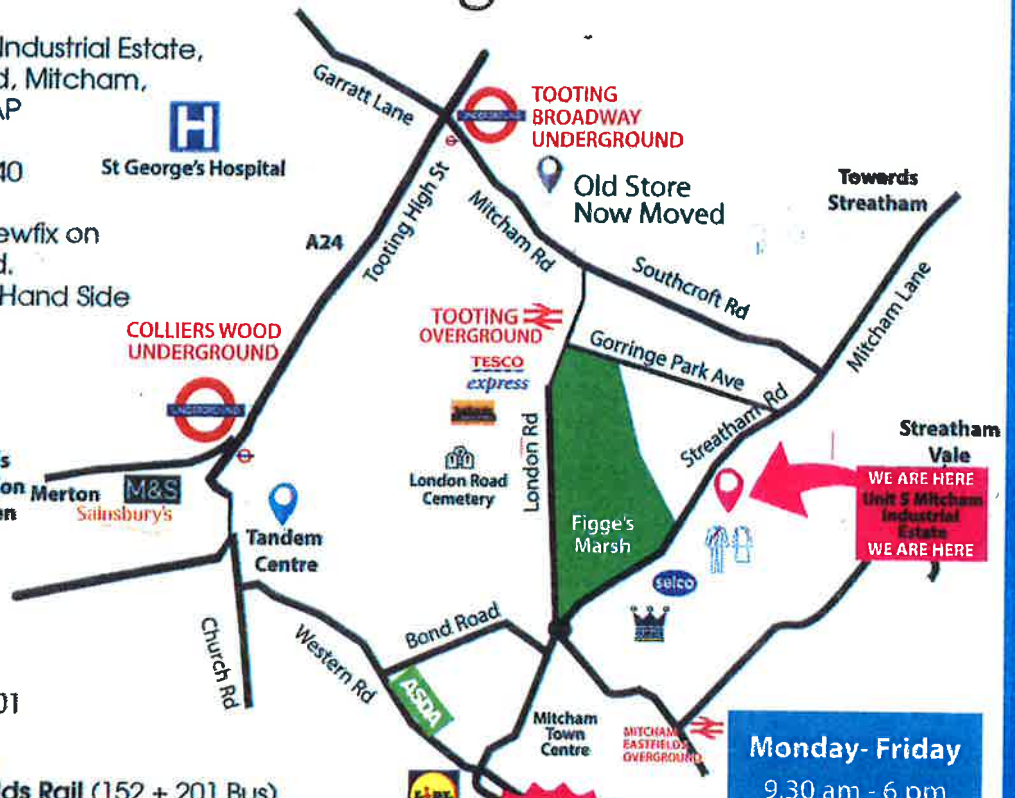

Tel: 020 8544 5440

Entrance at Screwfix on
Streatham Road.
5th Unit On Left Hand Side

FREE PARKING

Bus Stops 127, 201

Nearby Stations

- Mitcham Eastfields Rail** (152 + 201 Bus)
Or 10 Min Walk (0.5 Miles)
- Tooting Rail** (264, 355, 270, 280 + 4 Min Walk)
Or 10 Min Walk (0.5 Miles)
- Tooting Broadway Underground** (127 Bus)
- Colliers Wood Underground** (200 + 127 Bus)

Visit our other branches in

- Fulham •
- West Byfleet •
- Staines •

Monday-Friday
9.30 am - 6 pm

Saturday
9.30 am - 6.30 pm

Sunday
11 am - 5 pm

NEW PRICING PROMOTIONS!

Wherever you see this symbol next to the product you can take advantage of our new promotion.